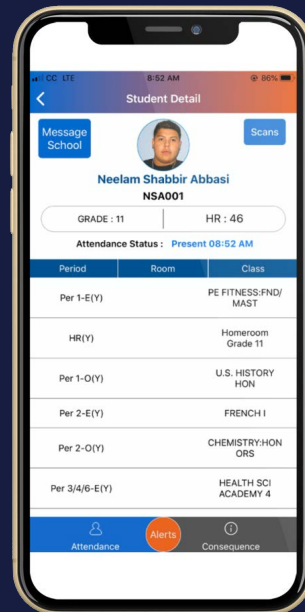

SWIPE K12 SCHOOL SOLUTIONS

Parent APP to track Student Attendance

PARENTS CAN MESSAGE THE SCHOOL

The Swipe Parent ID App provides parents with **real-time** access to a student's daily attendance and daily scan logs.

Parents can view their child's attendance status, including **arrival time**, as well as their location scans throughout the day.

VIEW LOCATION SCANS & DETENTIONS ISSUED

VIEW REAL-TIME STUDENT ARRIVAL TIME & TRACK ALL ABSENCES AND TARDIES

BATHROOM

NURSE OFFICE

FIELD TRIP DEPARTURES & RETURNS

Android

iOS

DOWNLOAD NOW!

Use School ID:

www.SwipeSolutionsInc.com
1-800-613-5767