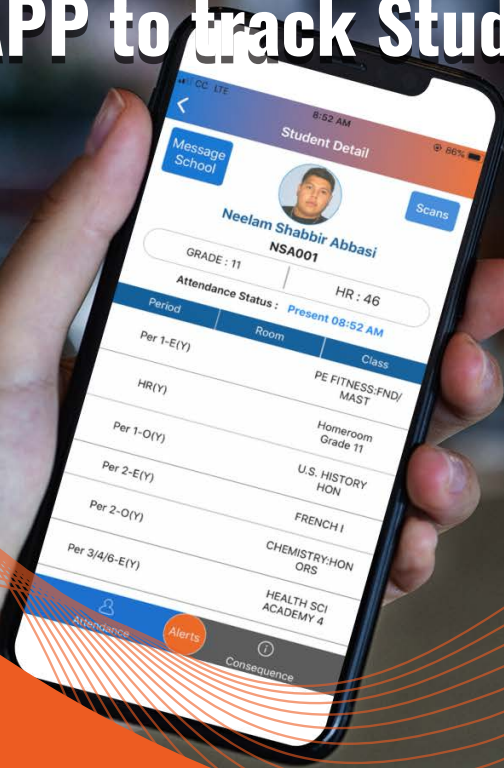

SWIPE K12 SCHOOL SOLUTIONS

Parent APP to track Student Attendance

PARENTS CAN MESSAGE THE SCHOOL

The Swipe Parent ID App provides parents with **real-time** access to a student's daily attendance and daily scan logs.

Parents can view their child's attendance status, including **arrival time**, as well as their location scans throughout the day.

VIEW LOCATION SCANS & DETENTIONS ISSUED

VIEW REAL-TIME STUDENT ARRIVAL TIME & TRACK ALL ABSENCES AND TARDIES